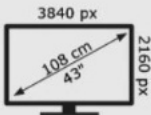

ENERG

HITACHI

43HAQ6360

54 kWh/1000h

ABCDEF **G**

54 kWh/1000h

50616373

2019/2013